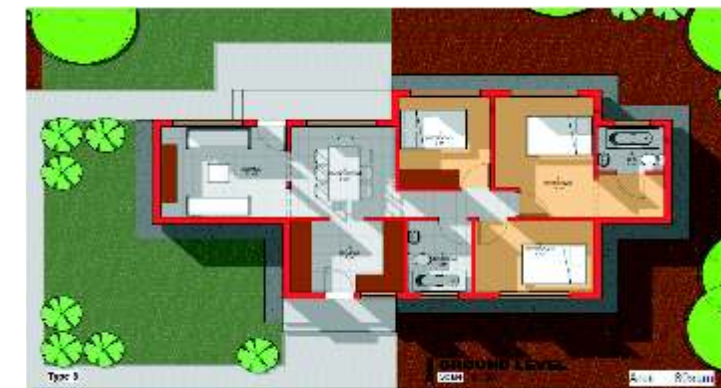

FEATURES

- ▲ Modern infrastructure
- ▲ High quality affordable housing
- ▲ Easy access to transport and city centre
- ▲ Wide selection of architecturally designed plans

ON SHOW DAILY
09H00 - 17H00

betterbond

making homeloans happen